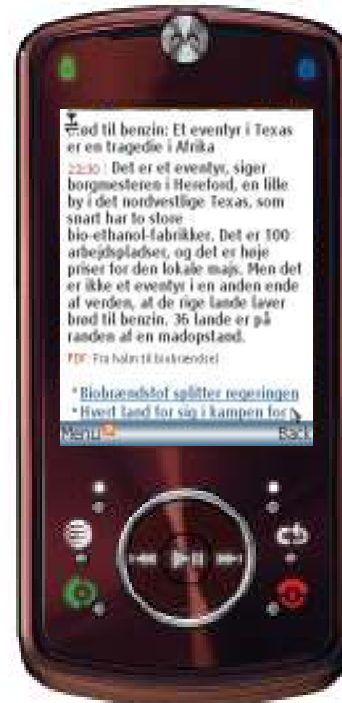

BITSTREAM

❖ ThunderHawk is a desktop level HTML browser with full support for common standards including

- HTML 4.01
- JavaScript
- AJAX
- XML 1.0
- HTTPS
- RSS

- ◆ Default start page integrates favorites, history, search, feeds and URL entry into one convenient screen

## Zoom-Out mode

- Divides the screen into two sections
- ◆ Top section displays minimap of full Web page
- ◆ Bottom section continuously displays the magnified content

# MAGNIFICATION

UNCOMPROMISED MOBILE BROWSING

- Allows users to choose between 5 levels of magnification
- Smoothly scales text and images

SMALL

MEDIUM

LARGE

XL

XXL

## THUNDERHAWK HIGHLIGHTS

UNCOMPROMISED MOBILE BROWSING

- ❖ Preserves desktop layout
- ❖ User Interface/Ease of Use
- ❖ Fastest available page load times
- ❖ Superior OTA data compression
- ❖ Multi-Platform support (J2ME, BREW, Windows Mobile) from low to high-end devices
- ❖ Small footprint on device (~130kb)
- ❖ Superior battery power conservation
- ❖ Superior ability to fit information on small screens
- ❖ Patented split screen viewing feature