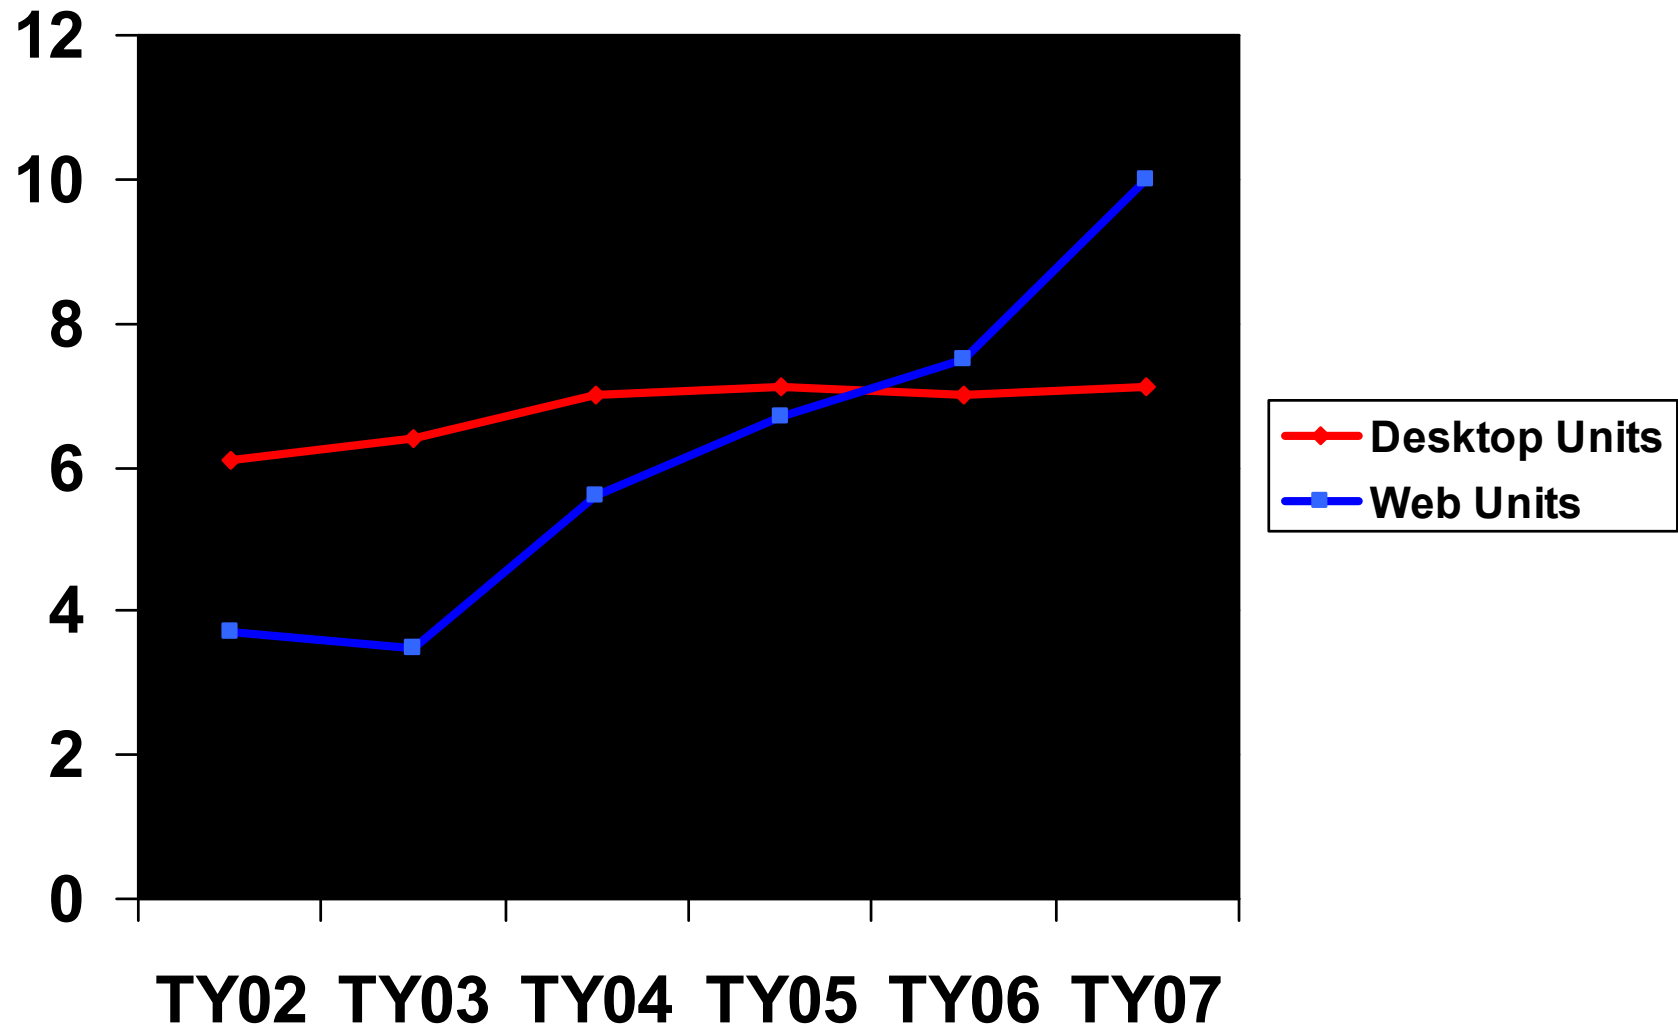

# Intuit QuickBase Platform Services

QuickBase is composed of a broad array of reliable web services.

All services run on redundant machines with load balancing and 24x7 monitoring.

More people now use TurboTax for the Web than desktop TurboTax

Chart represents millions of TurboTax units sold. 53M total returns were filed using Intuit software in TY07.