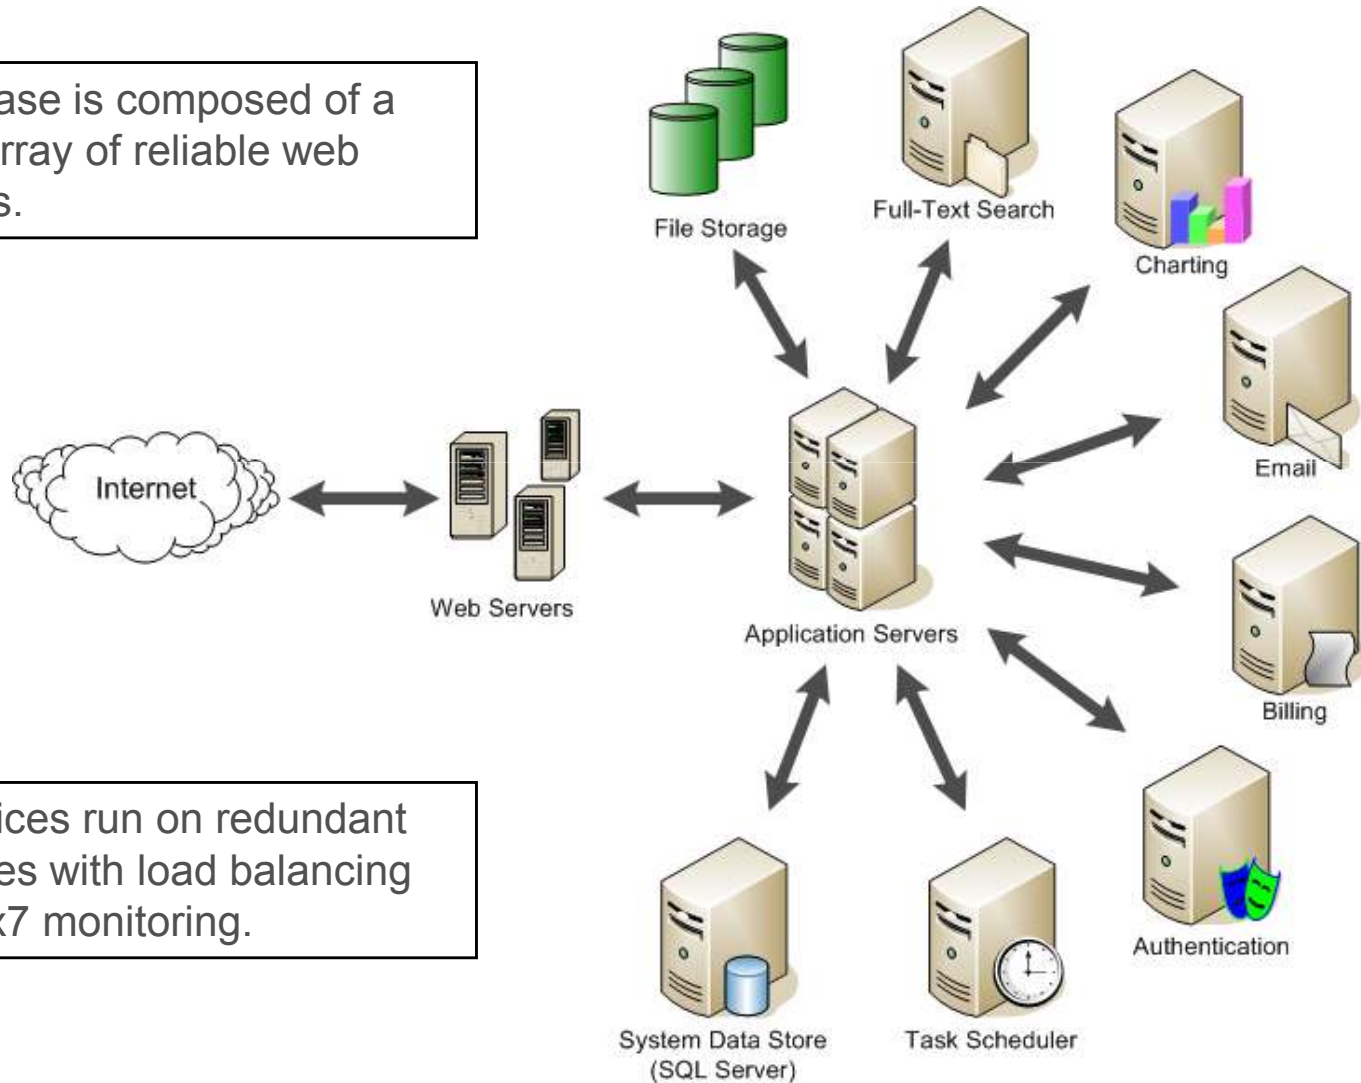

# Intuit QuickBase Platform Services

QuickBase is composed of a broad array of reliable web services.

All services run on redundant machines with load balancing and 24x7 monitoring.

More people now use TurboTax for the Web than desktop TurboTax

Chart represents millions of TurboTax units sold. 53M total returns were filed using Intuit software in TY07.