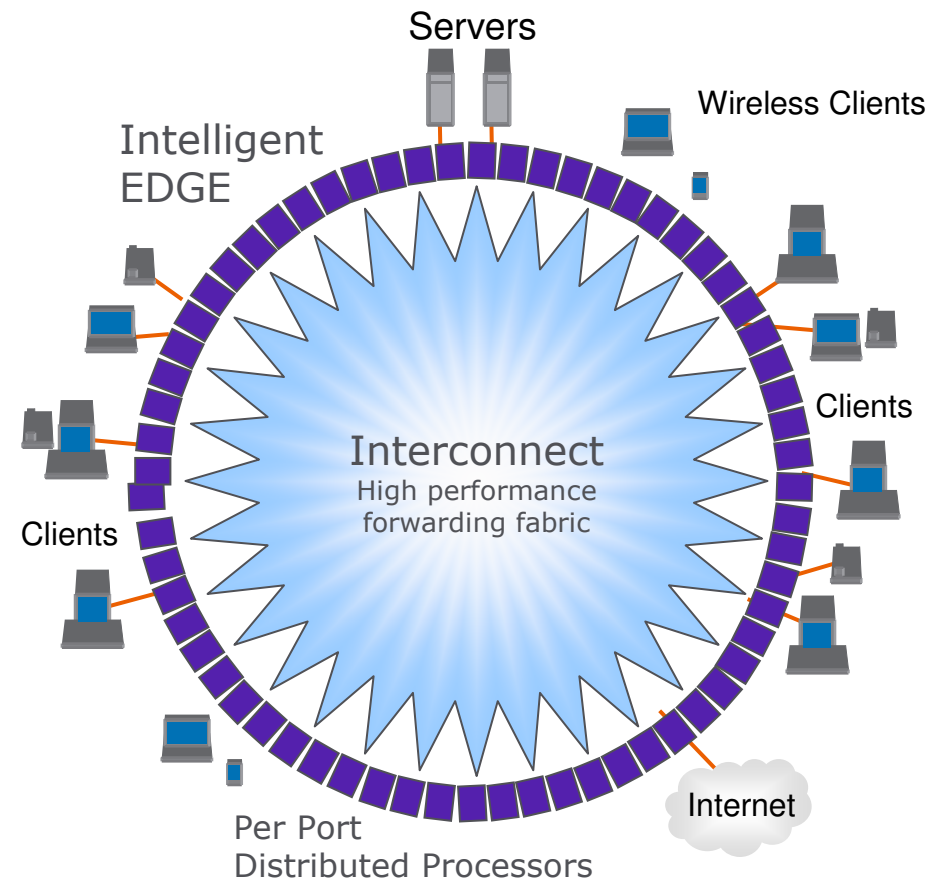

Use
Model

The Future... Investing for Customer Success

Direction

Unification

Wireless is part of the Network, not a separate network

Optimization

Easy to provision, manage & troubleshoot network services

Predictability

Users can rely on and trust wireless just like wired

The Adaptive Network

- Every port holds an application hosting environment
- Each port incorporates a rich set of network capabilities
- Emerging distributed applications

Highly available

Superior return on IT

Price/performance leadership

ProCurve

Networking by HP

The logo graphic consists of a series of blue lines that curve upwards from the bottom left towards the right. The lines are composed of small dots at the top left and transition into solid lines towards the bottom right.