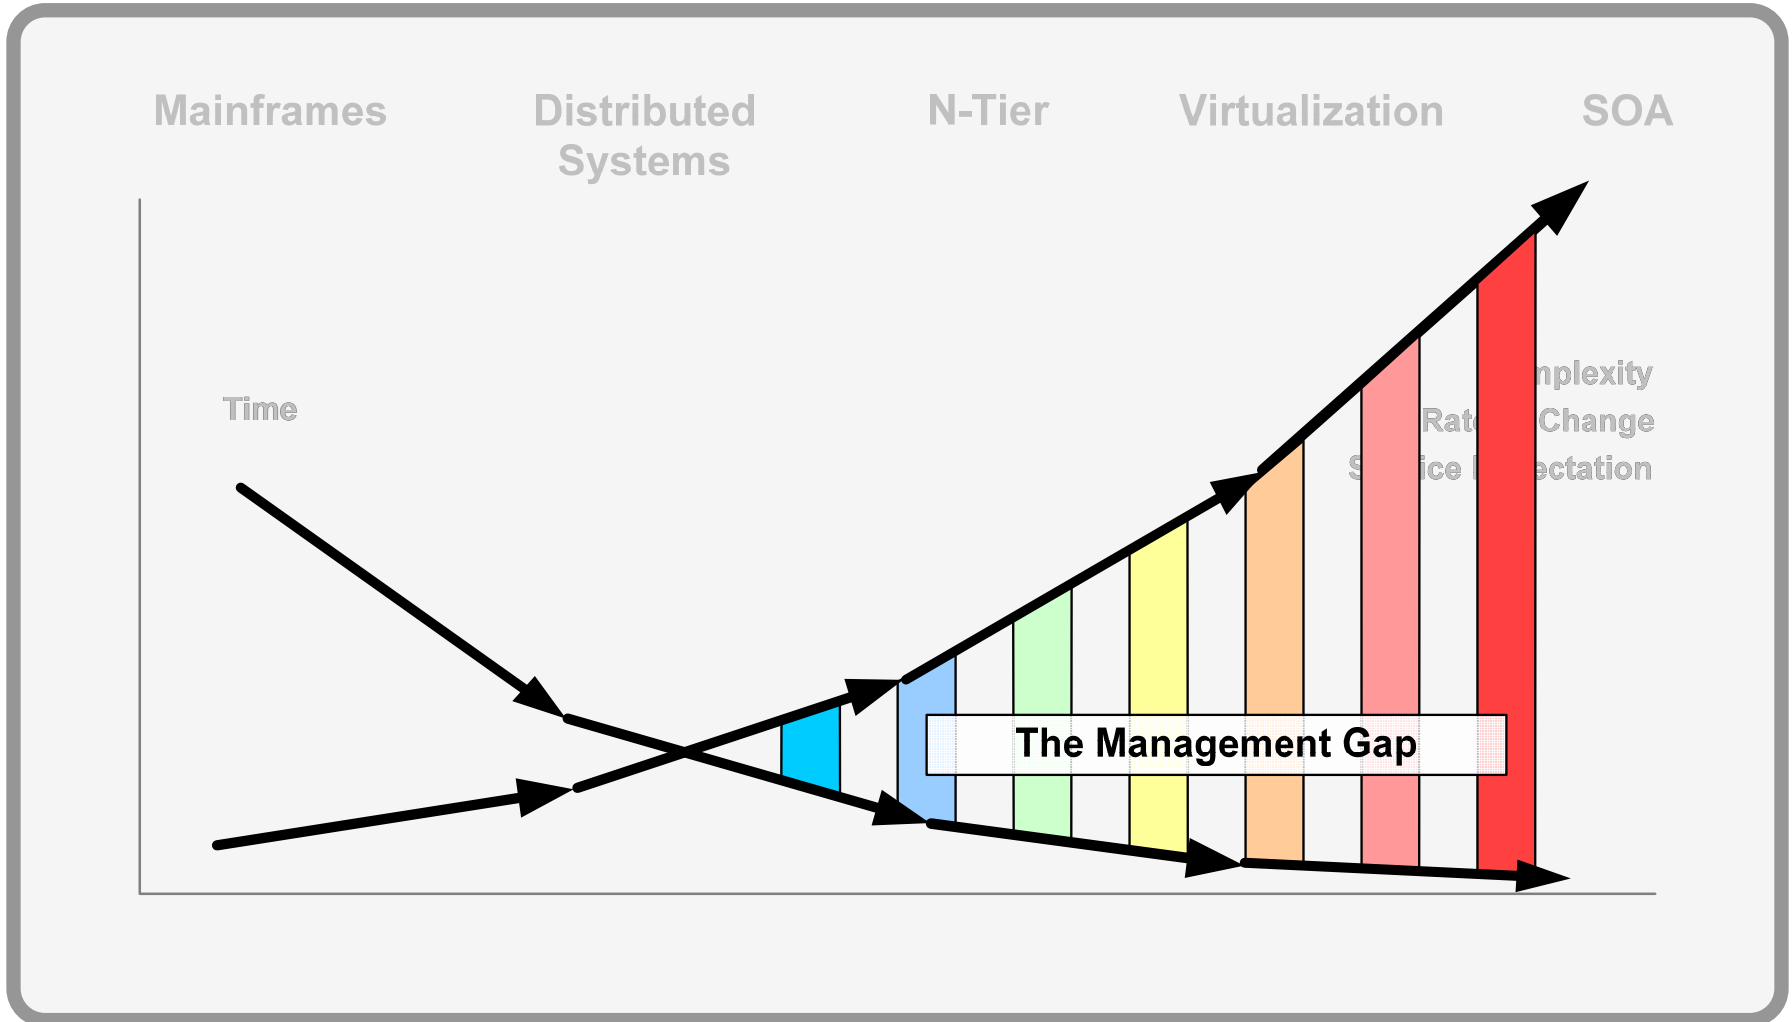

The Application Management Challenge

Peter Anger
EMC Resource Management Group

The Application Management Challenge

Closing the Management Gap

- Built-in Topology Based Analysis
 - Rapid deployment
 - Automatically adaptation to change
 - No time to write correlation rules
- Self Learning
 - Automate discovery
 - Learn application behavior
 - Every application is different
 - No time to tune and maintain everything manually
- Analyze and correlate across layers
- Leverage virtualization to rapidly restore service

The Application Management Challenge

Why EMC?