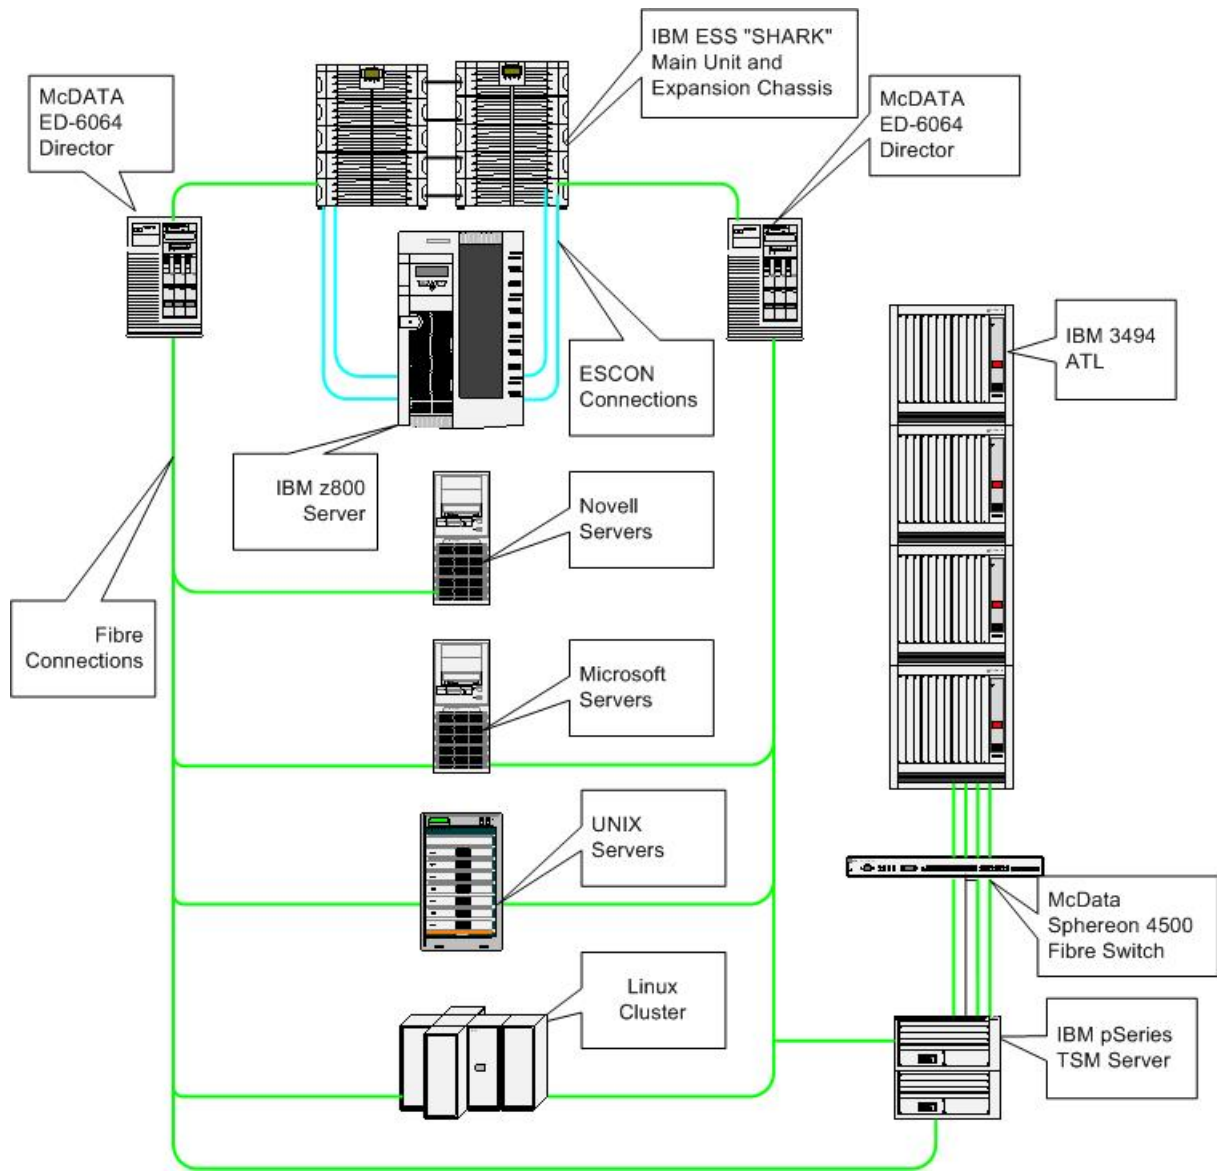

Tiered Storage..

- On a budget!

Clark County Storage Evolution

“Puddles of storage space”

Clark County Storage Evolution – Compaq Servers w/DASD

Clark County Storage Evolution – Compaq w/External DASD

Clark County Storage Evolution – IBM SHARK - ESS

Clark County Storage Evolution – EMC CLARiONs

2 CX-700, 1 CX-500, 1 NS-700G, 1 CDL-700

Clark County Storage Evolution – EMC Centera

Clark County Storage Evolution – EMC Symmetrix DMX-3

Clark County Storage Evolution – VMWare Overview

Clark County Storage Evolution

Clark County Storage Evolution

Competing for resources with departments like Metro (Police), Fire Department, University Medical Center and Social Services limits how much technology we can apply to the challenge of uncontrolled data growth. We must attempt to supply our customers needs, provision with an eye towards unknown amounts of increase and streamline our processes so that we can just keep up!