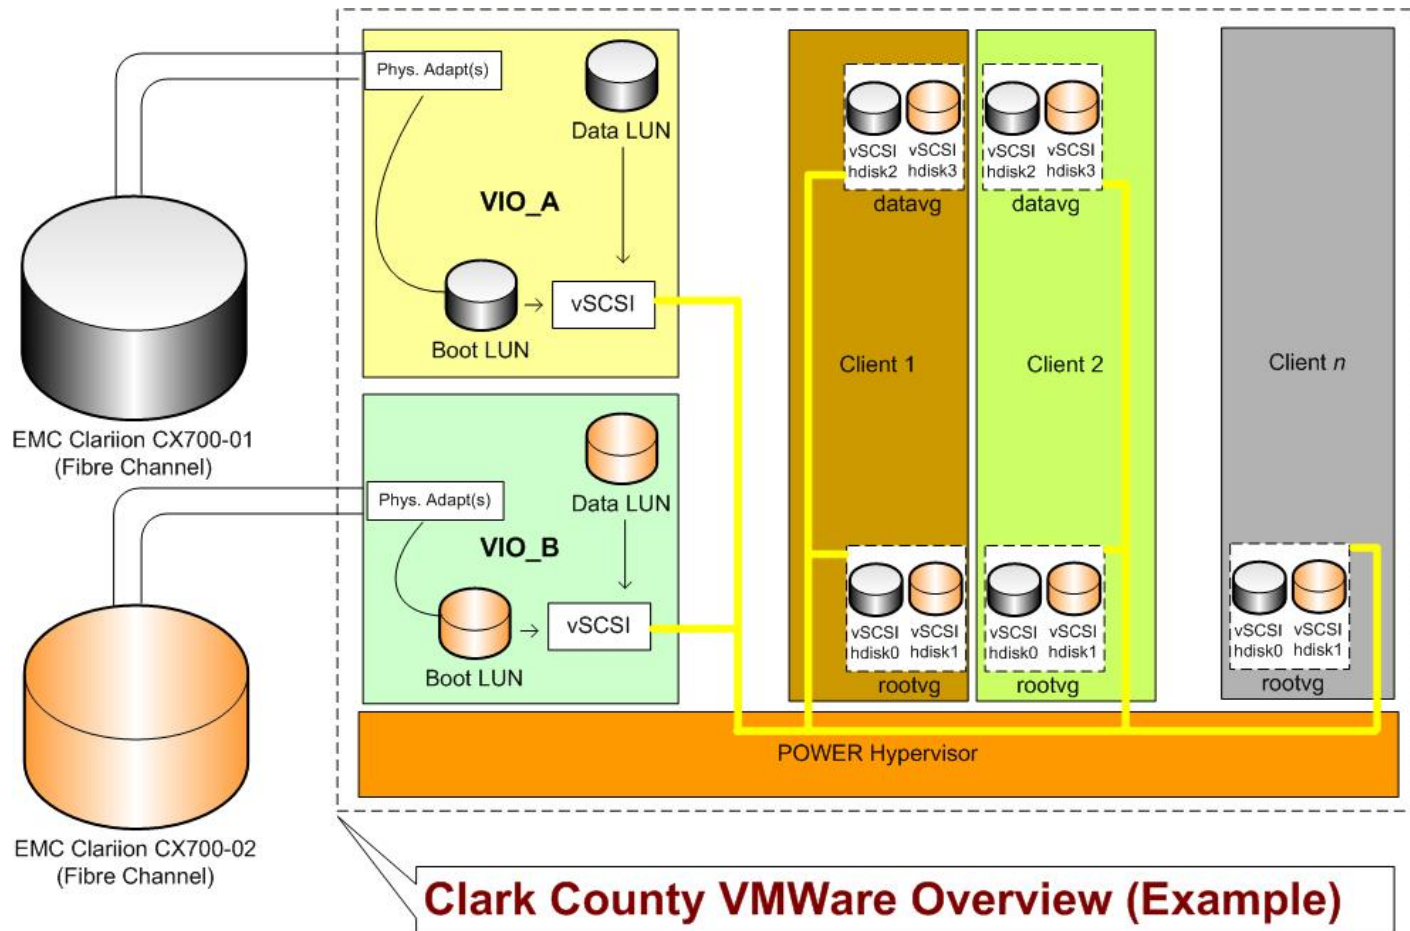

Clark County Storage Evolution – EMC CLARiONs

2 CX-700, 1 CX-500, 1 NS-700G, 1 CDL-700

Clark County Storage Evolution – EMC Centera

Clark County Storage Evolution – EMC Symmetrix DMX-3

Clark County Storage Evolution – VMWare Overview

Clark County Storage Evolution

Clark County Storage Evolution

Competing for resources with departments like Metro (Police), Fire Department, University Medical Center and Social Services limits how much technology we can apply to the challenge of uncontrolled data growth. We must attempt to supply our customers needs, provision with an eye towards unknown amounts of increase and streamline our processes so that we can just keep up!