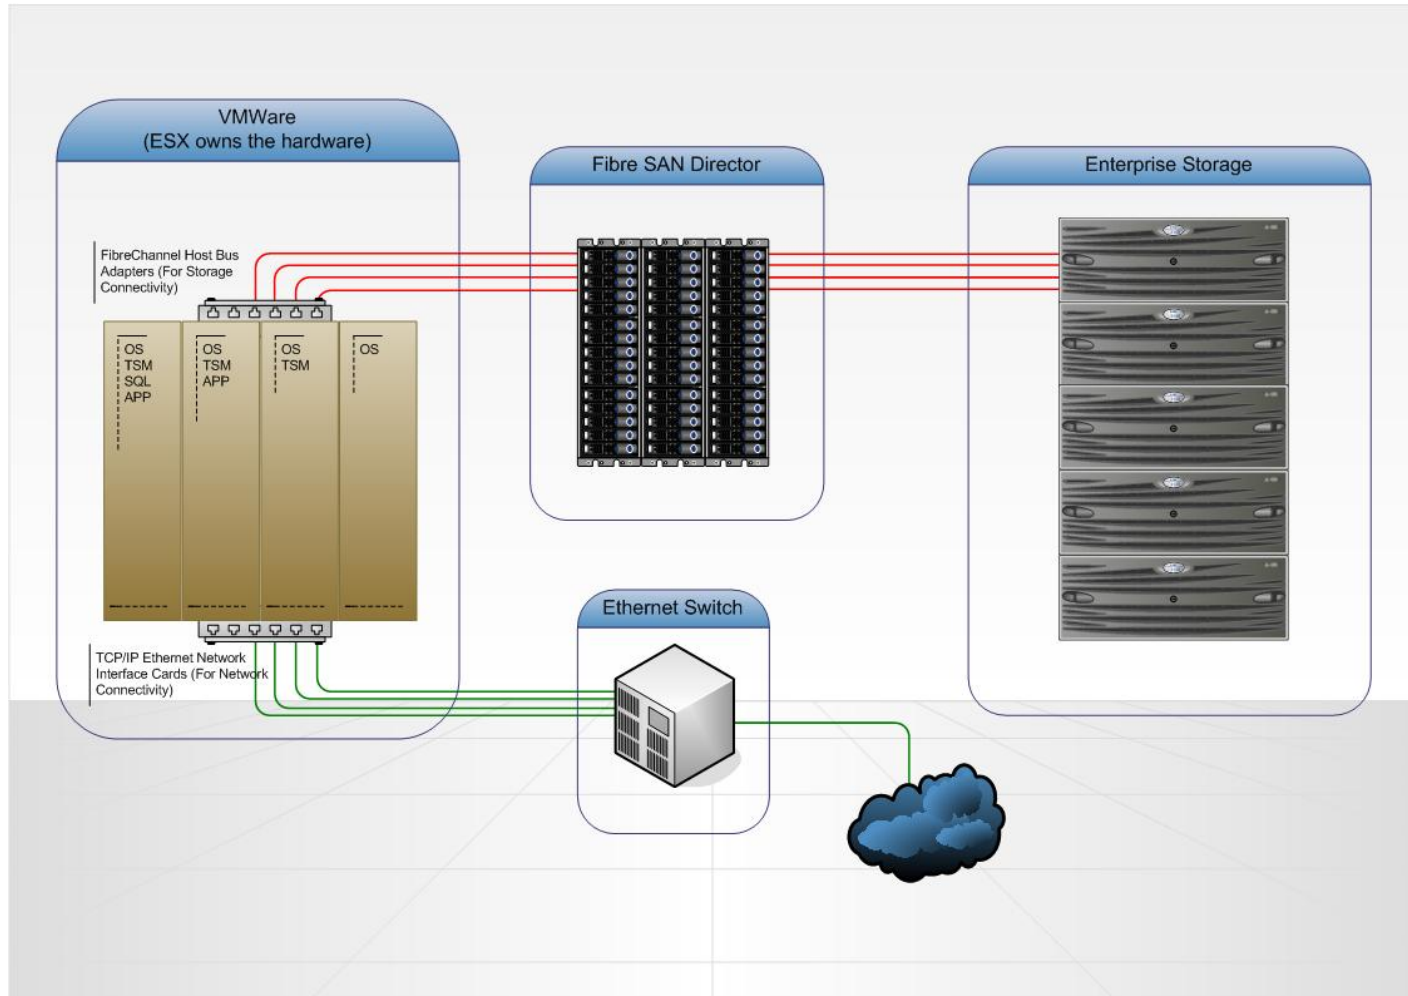

Tiered Storage..

- On a budget!

Clark County Storage Evolution

“Puddles of storage space”

Clark County Storage Evolution – Compaq Servers w/DASD

Clark County Storage Evolution – Compaq w/External DASD

Clark County Storage Evolution – IBM SHARK - ESS

Clark County Storage Evolution – EMC CLARiONs

2 CX-700, 1 CX-500, 1 NS-700G, 1 CDL-700

Clark County Storage Evolution – EMC Centera

Clark County Storage Evolution – EMC Symmetrix DMX-3

Clark County Storage Evolution – VMWare Overview

Clark County Storage Evolution

Clark County Storage Evolution

Competing for resources with departments like Metro (Police), Fire Department, University Medical Center and Social Services limits how much technology we can apply to the challenge of uncontrolled data growth. We must attempt to supply our customers needs, provision with an eye towards unknown amounts of increase and streamline our processes so that we can just keep up!