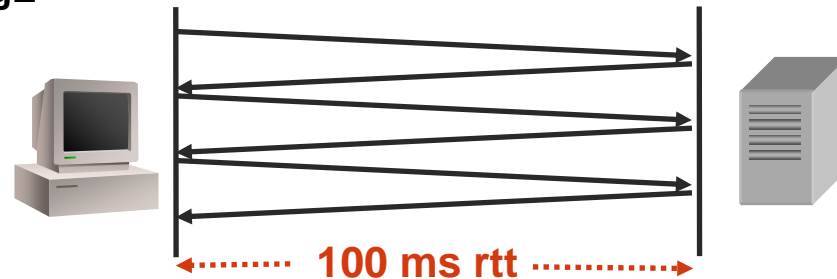

RIVERBED

Wide-Area Data Services - WDS

The Future of WAFS, WAN Optimization
and Application Acceleration on Wide Area Networks

Application Pain – New Tricks Needed

Company Case	File	Web	Mail	ERP	FTP	Replication
Global Financial Services	✓	✓	✓			✓
Oil and Gas	✓	✓	✓	✓	✓	
Architecture	✓	✓				
Healthcare	✓		✓			✓
Manufacturing		✓		✓	✓	✓
Professional Services	✓		✓			

Root Causes – Why is it Slow?

#1 – Limited Bandwidth

#2 – TCP Chattiness

#3 – Application Protocol Chattiness

A Fresh Approach – Wide Area Data Services

“Separate the Data from its Semantics”

- | | |
|-----------------------------|--|
| 1. Bandwidth | Scaleable Data Referencing |
| 2. TCP/Latency | Window Scaling
Virtual Window Expansion
High Speed TCP |
| 3. App Protocol/
Latency | Transaction Prediction |

Solving the Bandwidth Problem

Solving the Bandwidth Problem

Scaleable Data Referencing (SDR)

68-98% Data Reduction

Solving Application Chattiness Problems

Typical Application Chattiness
(CIFS – Windows)

**Data
Center**

- Net Effect -
65-98% Reduction in Round Trips

Solving TCP Problems for LFNs

Use High Speed TCP

- Optimizes Congestion Control Dynamics
- Adds Order of Magnitude More Packets per RTT
- Keeps the Window Large by Backing off Less