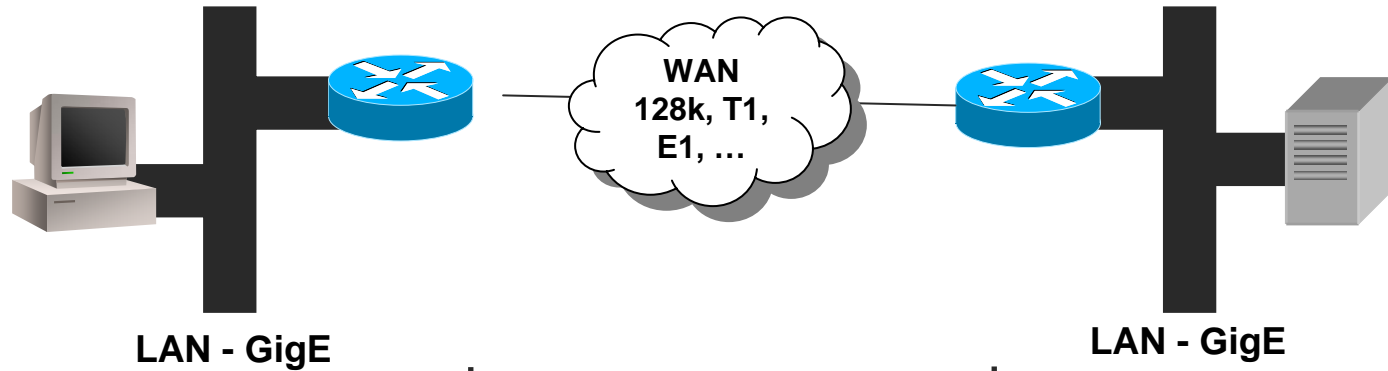

RIVERBED

Wide-Area Data Services - WDS

The Future of WAFS, WAN Optimization
and Application Acceleration on Wide Area Networks

Application Pain – New Tricks Needed

Company Case	File	Web	Mail	ERP	FTP	Replication
Global Financial Services	✓	✓	✓			✓
Oil and Gas	✓	✓	✓	✓	✓	
Architecture	✓	✓				
Healthcare	✓		✓			✓
Manufacturing		✓		✓	✓	✓
Professional Services	✓		✓			

Root Causes – Why is it Slow?

#1 – Limited Bandwidth

#2 – TCP Chattiness

#3 – Application Protocol Chattiness

A Fresh Approach – Wide Area Data Services

“Separate the Data from its Semantics”

- | | |
|-----------------------------|--|
| 1. Bandwidth | Scaleable Data Referencing |
| 2. TCP/Latency | Window Scaling
Virtual Window Expansion
High Speed TCP |
| 3. App Protocol/
Latency | Transaction Prediction |

- Net Effect -
65-98% Reduction in Round Trips

Solving TCP Problems for LFNs

Use High Speed TCP

- Optimizes Congestion Control Dynamics
- Adds Order of Magnitude More Packets per RTT
- Keeps the Window Large by Backing off Less