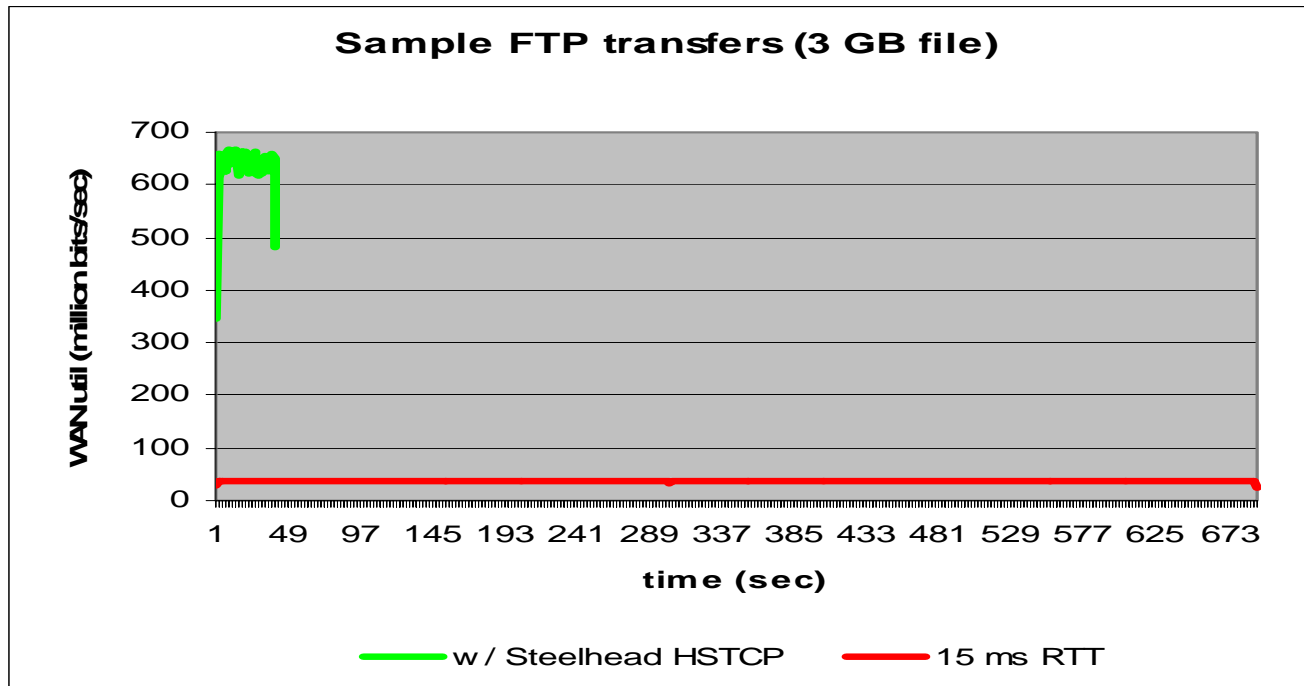

- Net Effect -
65-98% Reduction in Round Trips

Solving TCP Problems for LFNs

Use High Speed TCP

- Optimizes Congestion Control Dynamics
- Adds Order of Magnitude More Packets per RTT
- Keeps the Window Large by Backing off Less

Filling the Fat Pipe (OC-12)

Over 100
Times
Faster

Network conditions

Throughput

15 ms RTT	36 mbps
100 ms RTT	5 mbps
w/ Steelhead	600+mbps

Sample FTP transfers (3 GB file)

Making Applications Faster

Company Case	File	Web	Mail	ERP	FTP	Replication
Global Financial Services	12x	8x	10x			40x
Oil and Gas	35x	18x	15x	3x	25x	
Architecture	70x	11x				
Healthcare	13x		10x			17x
Manufacturing		14x		5x	18x	23x
Professional Services	9x		12x			