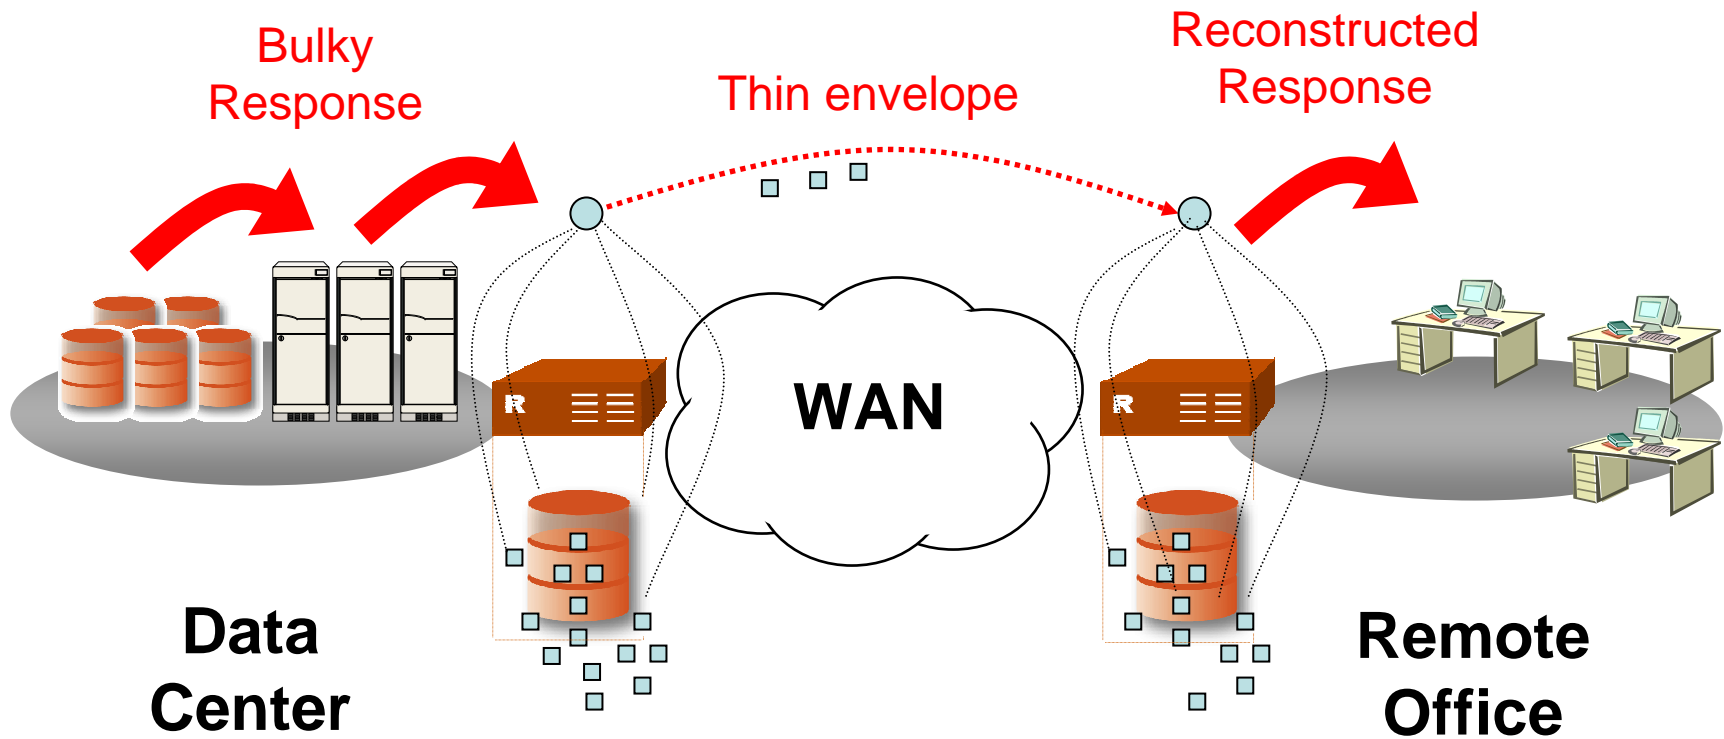

Solving the Bandwidth Problem

Solving the Bandwidth Problem

Scaleable Data Referencing (SDR)

68-98% Data Reduction

Solving Application Chattiness Problems

Typical Application Chattiness
(CIFS – Windows)

**Data
Center**

**Remote
Office**

Solving Application Chattiness Problems

Solving Application Chattiness Problems

65-98% Reduction in Round Trips

Solving TCP Ch chattiness Problems

Make TCP Window Bigger

32KB to 100KB+

Solving the Bandwidth Problem

- Net Effect -
65-98% Reduction in Round Trips

Solving TCP Problems for LFNs

Use High Speed TCP

- Optimizes Congestion Control Dynamics
- Adds Order of Magnitude More Packets per RTT
- Keeps the Window Large by Backing off Less

Filling the Fat Pipe (OC-12)

Over 100
Times
Faster

Network conditions

Throughput

15 ms RTT	36 mbps
100 ms RTT	5 mbps
w/ Steelhead	600+mbps

Sample FTP transfers (3 GB file)

Making Applications Faster

Company Case	File	Web	Mail	ERP	FTP	Replication
Global Financial Services	12x	8x	10x			40x
Oil and Gas	35x	18x	15x	3x	25x	
Architecture	70x	11x				
Healthcare	13x		10x			17x
Manufacturing		14x		5x	18x	23x
Professional Services	9x		12x			