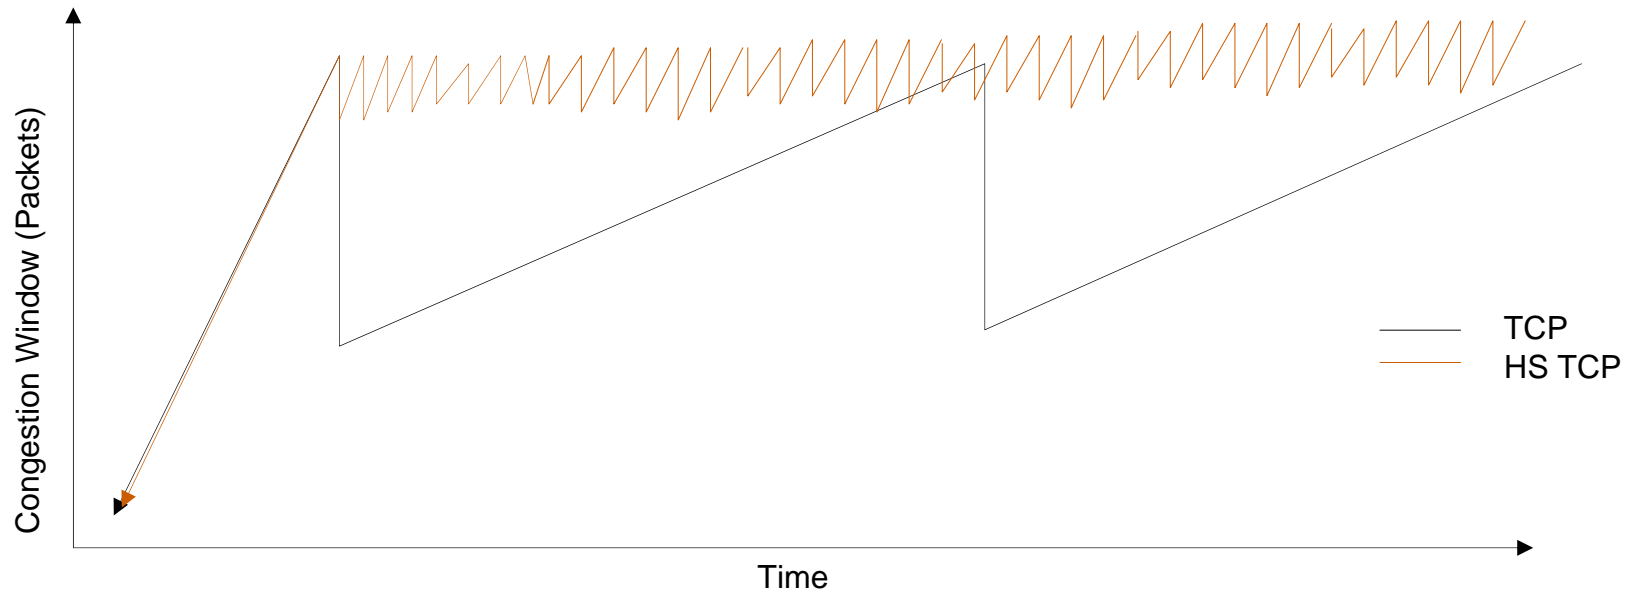

Solving the Bandwidth Problem

Solving the Bandwidth Problem

Scaleable Data Referencing (SDR)

68-98% Data Reduction

Solving Application Chattiness Problems

Typical Application Chattiness
(CIFS – Windows)

**Data
Center**

**Remote
Office**

Solving Application Chattiness Problems

Solving Application Chattiness Problems

65-98% Reduction in Round Trips

Solving TCP Ch chattiness Problems

Make TCP Window Bigger

32KB to 100KB+

Solving the Bandwidth Problem

- Net Effect -
65-98% Reduction in Round Trips

Solving TCP Problems for LFNs

Use High Speed TCP

- Optimizes Congestion Control Dynamics
- Adds Order of Magnitude More Packets per RTT
- Keeps the Window Large by Backing off Less