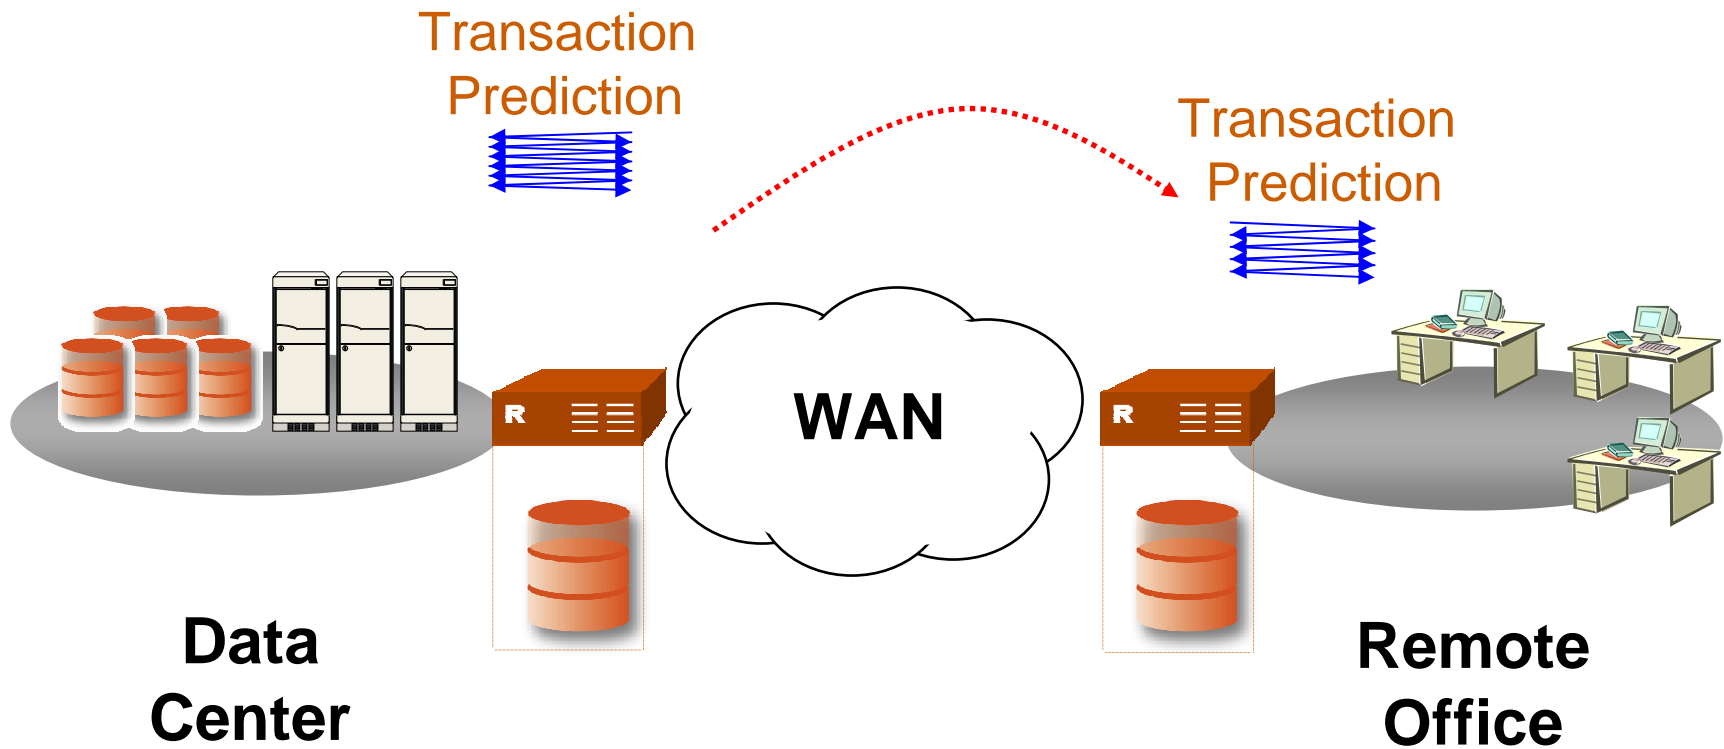

Solving the Bandwidth Problem

Solving the Bandwidth Problem

Scaleable Data Referencing (SDR)

68-98% Data Reduction

Solving Application Chattiness Problems

Typical Application Chattiness
(CIFS – Windows)

**Data
Center**

**Remote
Office**

Solving Application Chattiness Problems

Solving Application Chattiness Problems

65-98% Reduction in Round Trips

Solving TCP Ch chattiness Problems

Make TCP Window Bigger

32KB to 100KB+

Solving the Bandwidth Problem

- Net Effect -
65-98% Reduction in Round Trips

Solving TCP Problems for LFNs

Use High Speed TCP

- Optimizes Congestion Control Dynamics
- Adds Order of Magnitude More Packets per RTT
- Keeps the Window Large by Backing off Less

Filling the Fat Pipe (OC-12)

Over 100
Times
Faster

Network conditions

Throughput

15 ms RTT	36 mbps
100 ms RTT	5 mbps
w/ Steelhead	600+mbps

Sample FTP transfers (3 GB file)

Making Applications Faster

Company Case	File	Web	Mail	ERP	FTP	Replication
Global Financial Services	12x	8x	10x			40x
Oil and Gas	35x	18x	15x	3x	25x	
Architecture	70x	11x				
Healthcare	13x		10x			17x
Manufacturing		14x		5x	18x	23x
Professional Services	9x		12x			