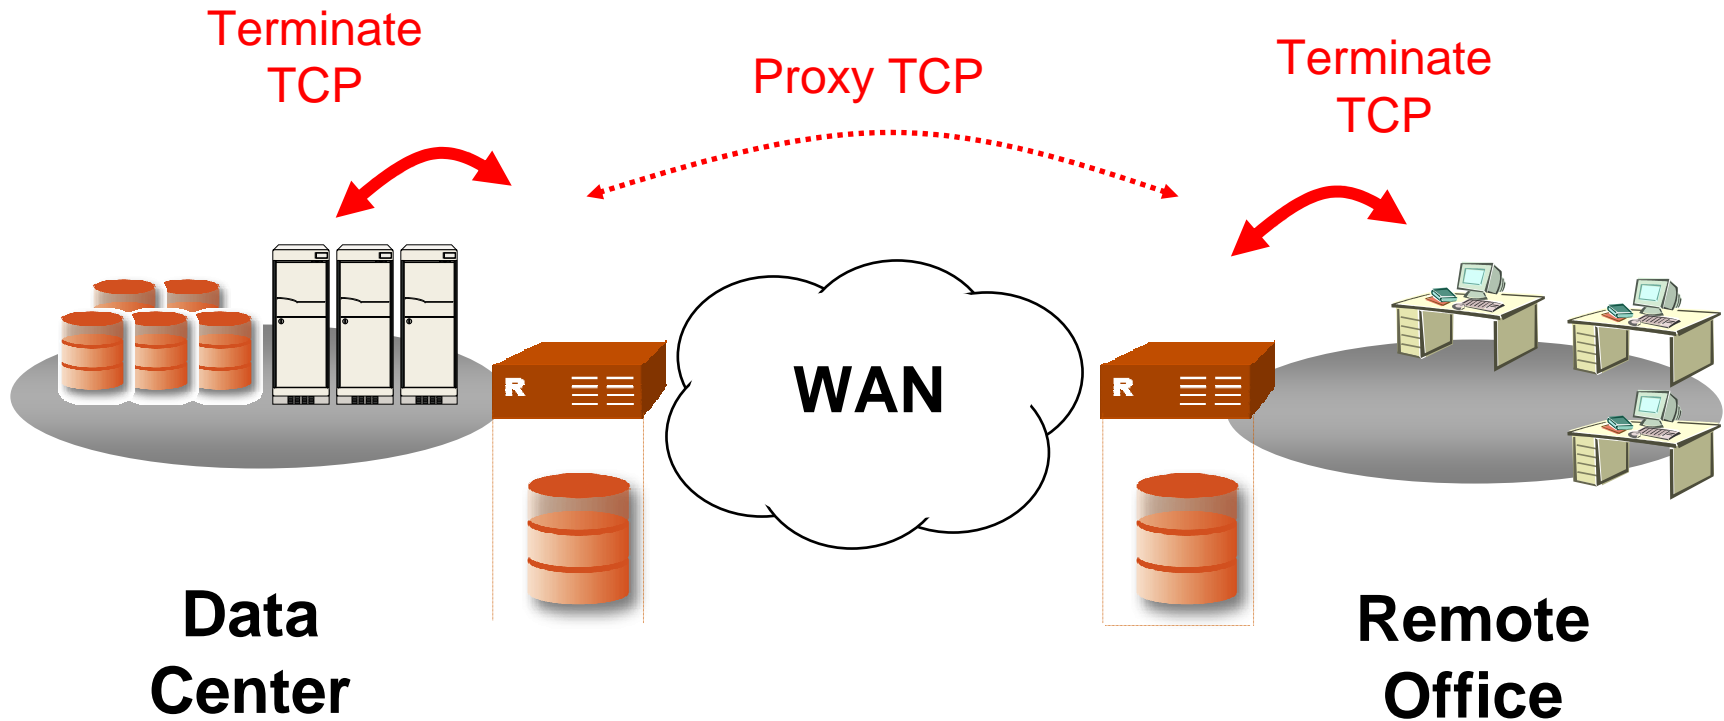

Solving the Bandwidth Problem

Solving the Bandwidth Problem

Scaleable Data Referencing (SDR)

68-98% Data Reduction

Solving Application Chattiness Problems

Typical Application Chattiness
(CIFS – Windows)

**Data
Center**

**Remote
Office**

Solving Application Chattiness Problems

Solving Application Chattiness Problems

65-98% Reduction in Round Trips

Solving TCP Ch chattiness Problems

Make TCP Window Bigger

32KB to 100KB+

Solving the Bandwidth Problem

- Net Effect -
65-98% Reduction in Round Trips

Solving TCP Problems for LFNs

Use High Speed TCP

- Optimizes Congestion Control Dynamics
- Adds Order of Magnitude More Packets per RTT
- Keeps the Window Large by Backing off Less

Filling the Fat Pipe (OC-12)

Over 100
Times
Faster

Network conditions

Throughput

15 ms RTT	36 mbps
100 ms RTT	5 mbps
w/ Steelhead	600+mbps

Sample FTP transfers (3 GB file)

Making Applications Faster

Company Case	File	Web	Mail	ERP	FTP	Replication
Global Financial Services	12x	8x	10x			40x
Oil and Gas	35x	18x	15x	3x	25x	
Architecture	70x	11x				
Healthcare	13x		10x			17x
Manufacturing		14x		5x	18x	23x
Professional Services	9x		12x			