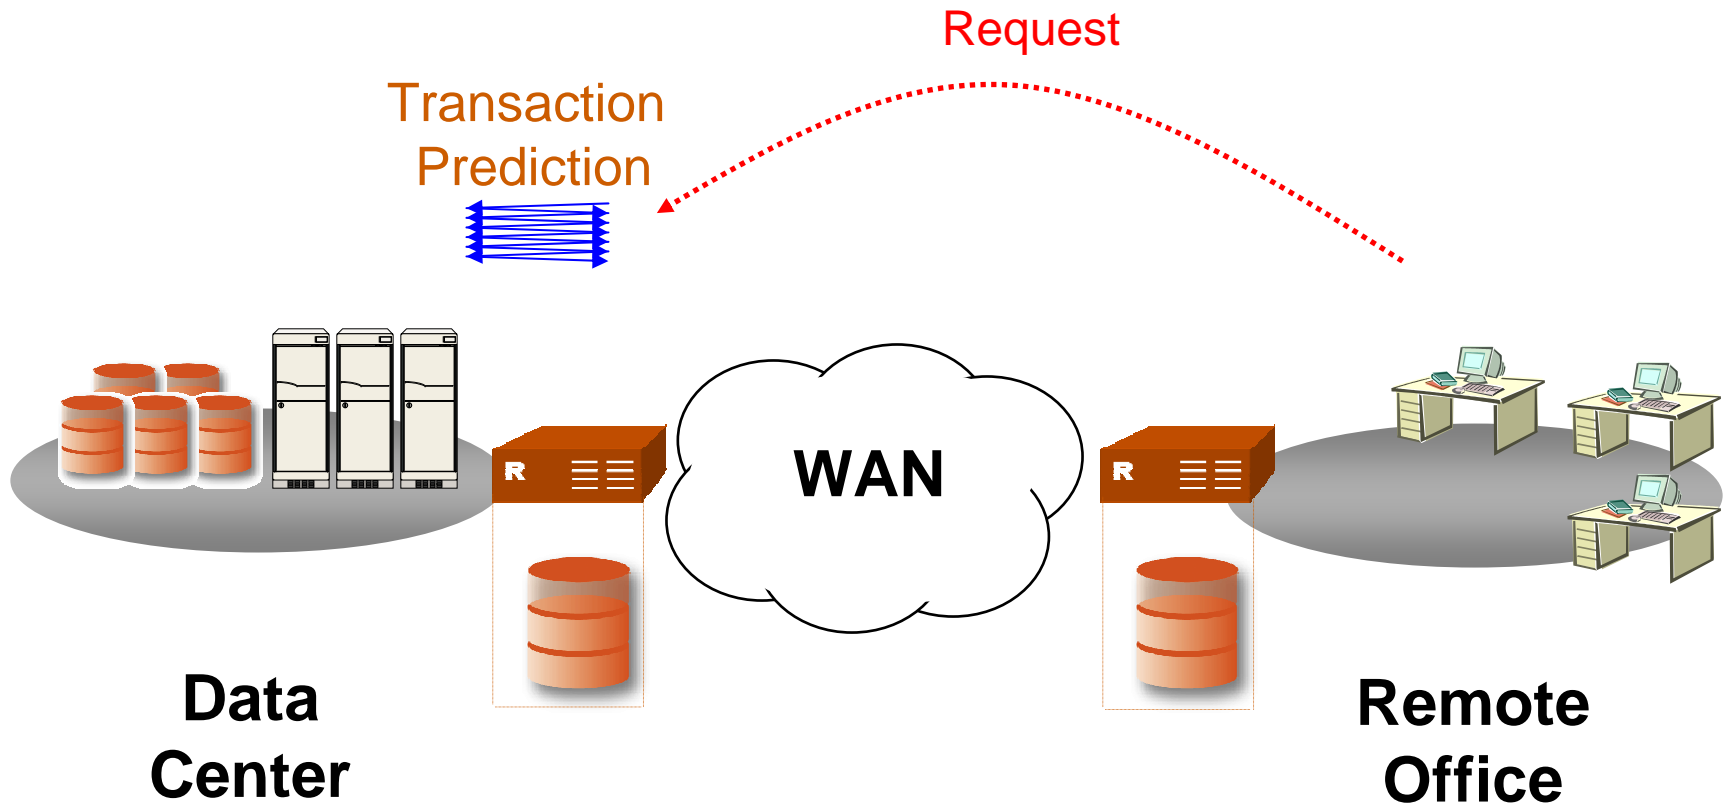

Solving the Bandwidth Problem

Solving the Bandwidth Problem

Scaleable Data Referencing (SDR)

68-98% Data Reduction

Solving Application Chattiness Problems

Typical Application Chattiness
(CIFS – Windows)

**Data
Center**

**Remote
Office**

Solving Application Chattiness Problems

Solving Application Chattiness Problems

65-98% Reduction in Round Trips

Solving TCP Ch chattiness Problems

Make TCP Window Bigger

32KB to 100KB+

Solving the Bandwidth Problem

- Net Effect -
65-98% Reduction in Round Trips

Solving TCP Problems for LFNs

Use High Speed TCP

- Optimizes Congestion Control Dynamics
- Adds Order of Magnitude More Packets per RTT
- Keeps the Window Large by Backing off Less

Filling the Fat Pipe (OC-12)

Over 100
Times
Faster

Network conditions

Throughput

15 ms RTT	36 mbps
100 ms RTT	5 mbps
w/ Steelhead	600+mbps

Sample FTP transfers (3 GB file)

Making Applications Faster

Company Case	File	Web	Mail	ERP	FTP	Replication
Global Financial Services	12x	8x	10x			40x
Oil and Gas	35x	18x	15x	3x	25x	
Architecture	70x	11x				
Healthcare	13x		10x			17x
Manufacturing		14x		5x	18x	23x
Professional Services	9x		12x			