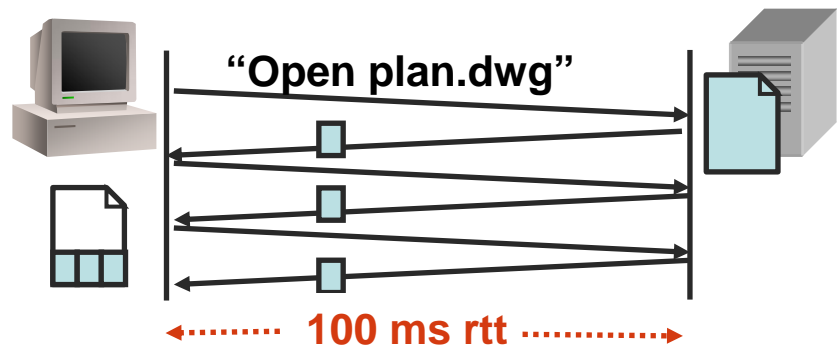

Root Causes – Why is it Slow?

#1 – Limited Bandwidth

#2 – TCP Chattiness

#3 – Application Protocol Chattiness

A Fresh Approach – Wide Area Data Services

“Separate the Data from its Semantics”

- | | |
|-----------------------------|--|
| 1. Bandwidth | Scaleable Data Referencing |
| 2. TCP/Latency | Window Scaling
Virtual Window Expansion
High Speed TCP |
| 3. App Protocol/
Latency | Transaction Prediction |

Solving the Bandwidth Problem

Solving the Bandwidth Problem

Scaleable Data Referencing (SDR)

68-98% Data Reduction

Solving Application Chattiness Problems

Typical Application Chattiness
(CIFS – Windows)

**Data
Center**

- Net Effect -
65-98% Reduction in Round Trips

Solving TCP Problems for LFNs

Use High Speed TCP

- Optimizes Congestion Control Dynamics
- Adds Order of Magnitude More Packets per RTT
- Keeps the Window Large by Backing off Less