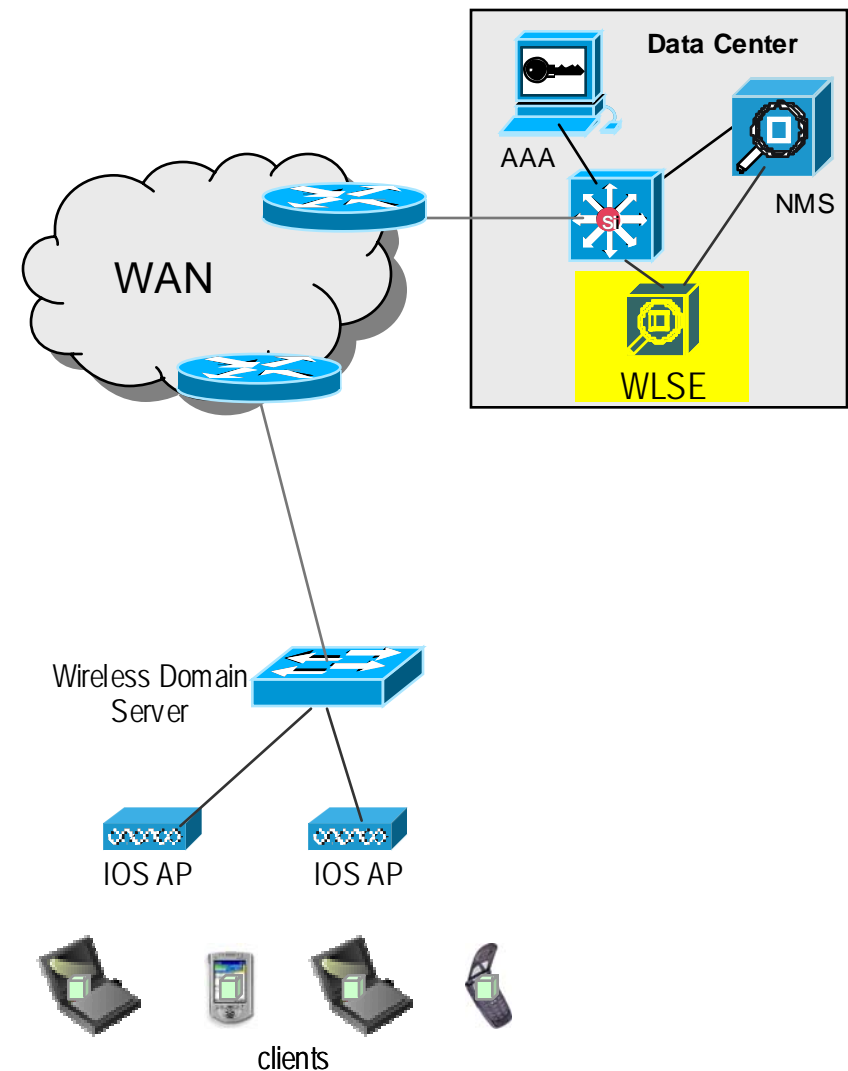

# The Network-Centric Wireless LAN

Cisco.com

**Ron Seide**  
**Senior Product Line Manager**  
**Wireless Networking Business Unit**  
**Cisco Systems**

**[rseide@cisco.com](mailto:rseide@cisco.com)**

# Cisco's Approach: The Structured Wireless Aware Network

Cisco.com

- **Wireless LAN Solution Engine (WLSE) provides AP management**
  - Unattended en mass upgrades and configuration changes
  - RF management like rogue AP detection, site survey assistance
  - Supports up to 2500 APs
- **Wireless Domain Server (WDS) aggregates, localizes data**
  - WDS functionality currently available on IOS APs, going forward on IOS switches and access routers
- **IOS APs provide wireless edge services e.g. client connectivity, RF scans, 802.1x port blocking and QoS packet prioritization**
  - Cisco and Cisco Compatible clients optionally contribute RF scanning data
  - Cisco APs provide leading range and throughput for best coverage and capacity