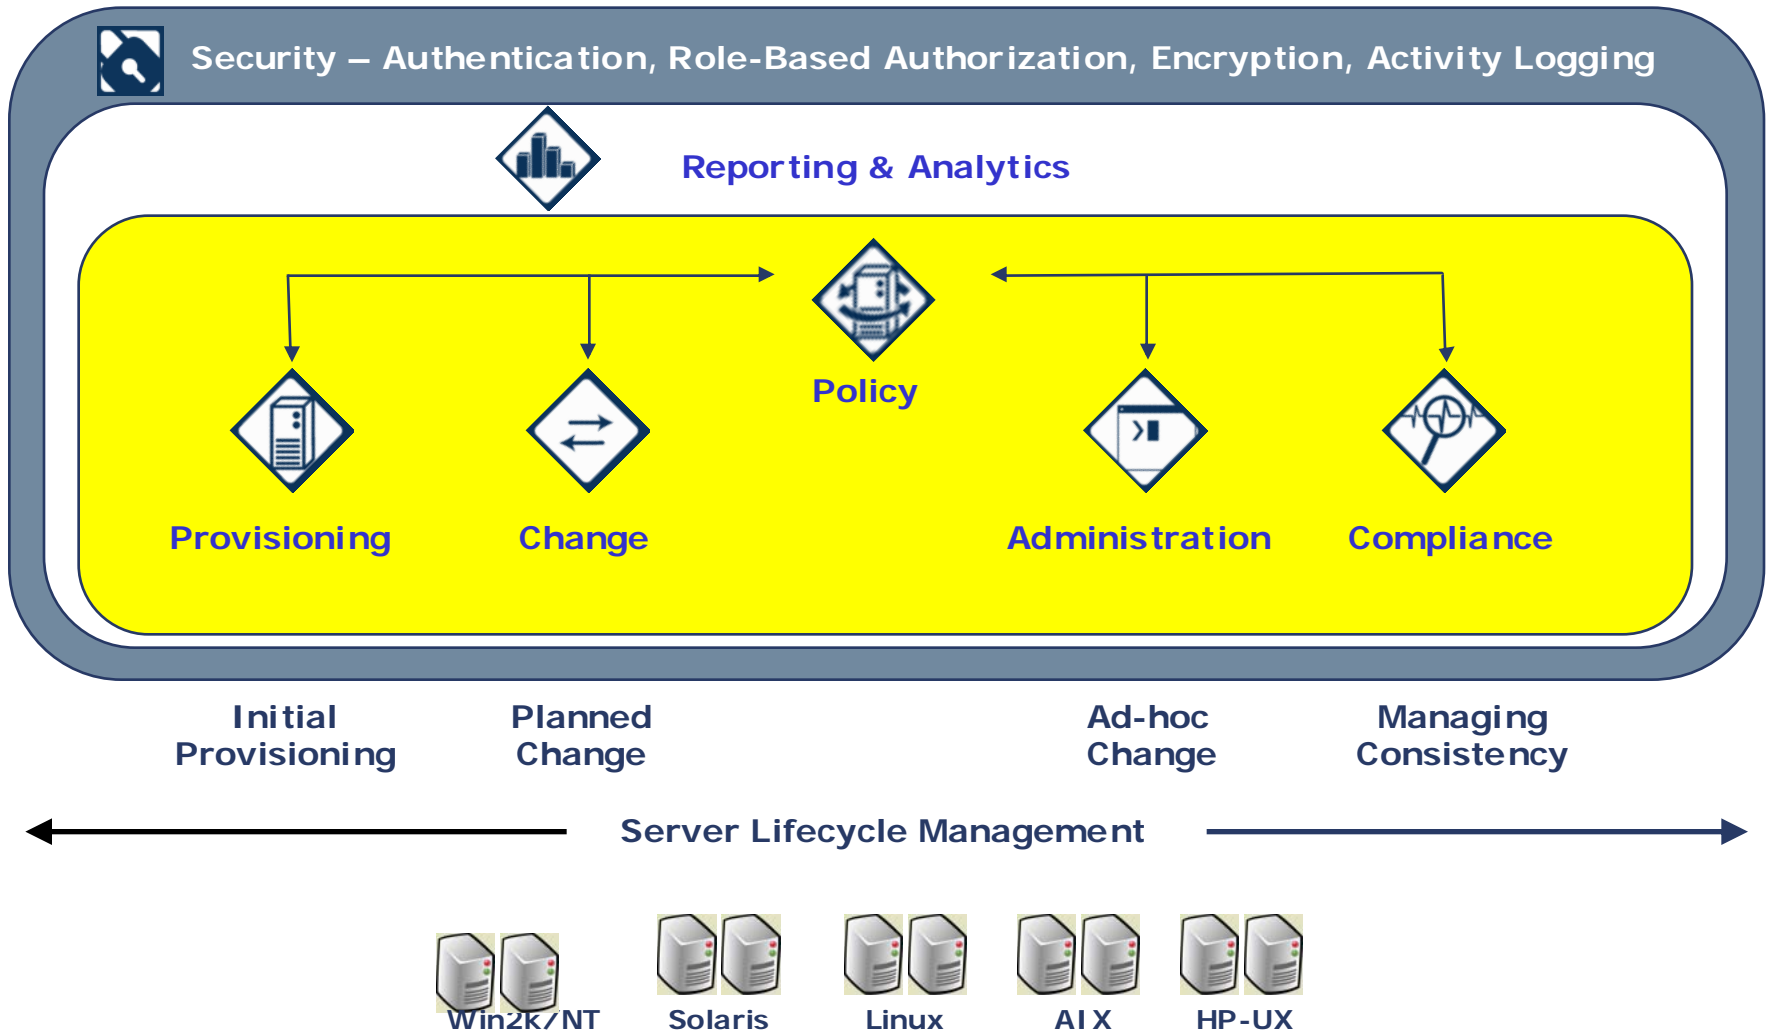

Think Strategically, Act Tactically